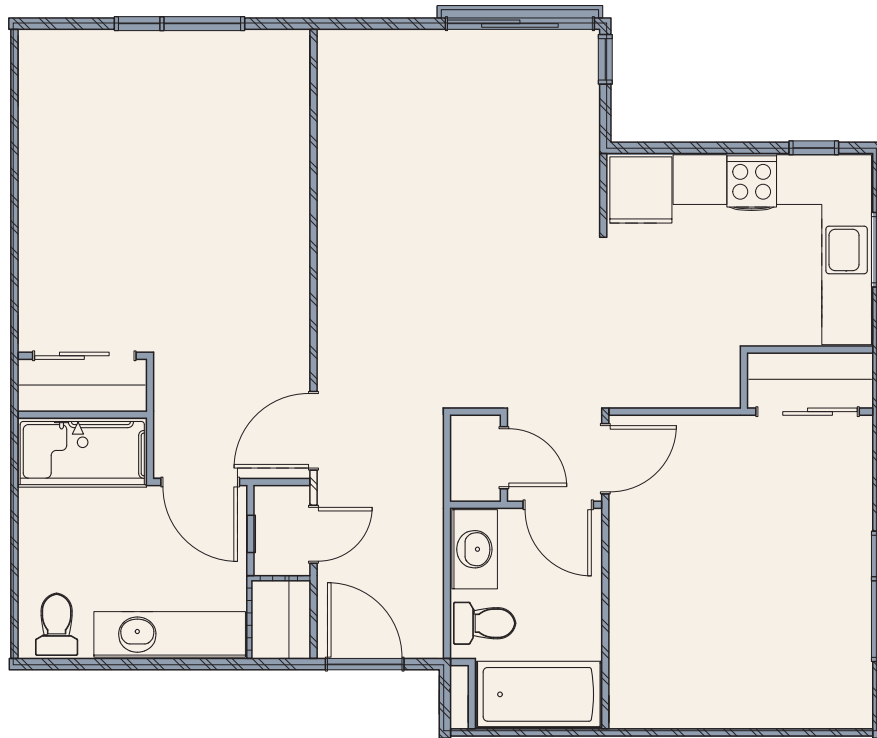

SENIOR
APARTMENTS
— AT —
B20

2 Bed | 2 Bath

Example Floorplan

1990 Belgium Avenue Chico, CA 95928
PHONE: (530) 354-4213 | TDD (800) 735-2929 | FAX: (530) 230-3313
B20SeniorApartments.com