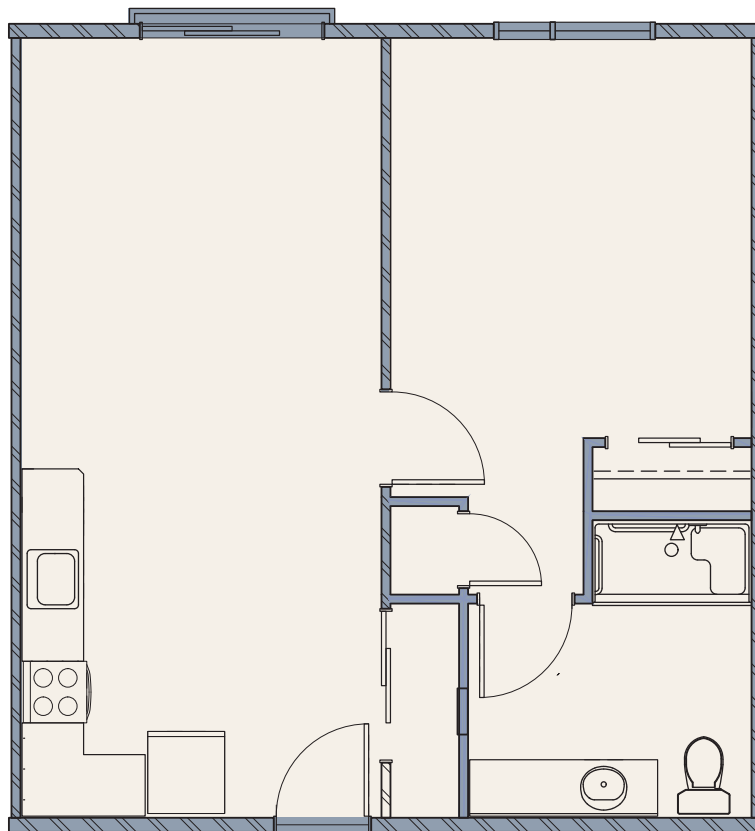

SENIOR
APARTMENTS
— AT —
B20

1 Bed | 1 Bath

Example Floorplan

1990 Belgium Avenue Chico, CA 95928
PHONE: (530) 354-4213 | TDD (800) 735-2929 | FAX: (530) 230-3313
B20SeniorApartments.com